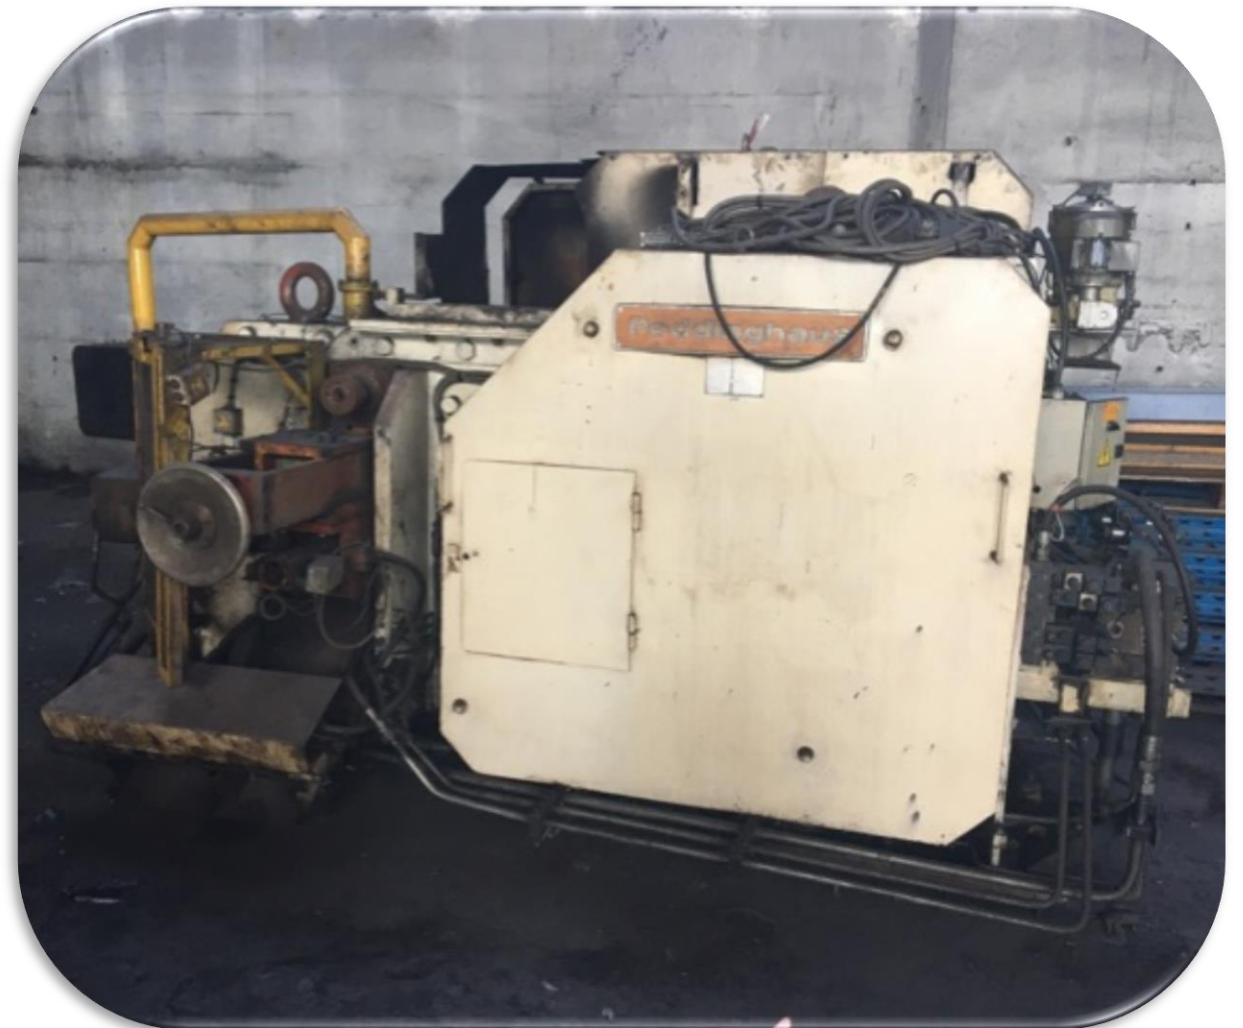

Shears

Shear Peddinghaus Caddy 80

Technical Data:

- ↯ Capacity: **4000 kN**
- ↯ Stroking rate: **52 min⁻¹**
- ↯ Motor: **45 kw**
- ↯ Dimensions: **4250 x 2300 x 24400 mm**
- ↯ Weight: **17000 kg**

AREF Code: A1285