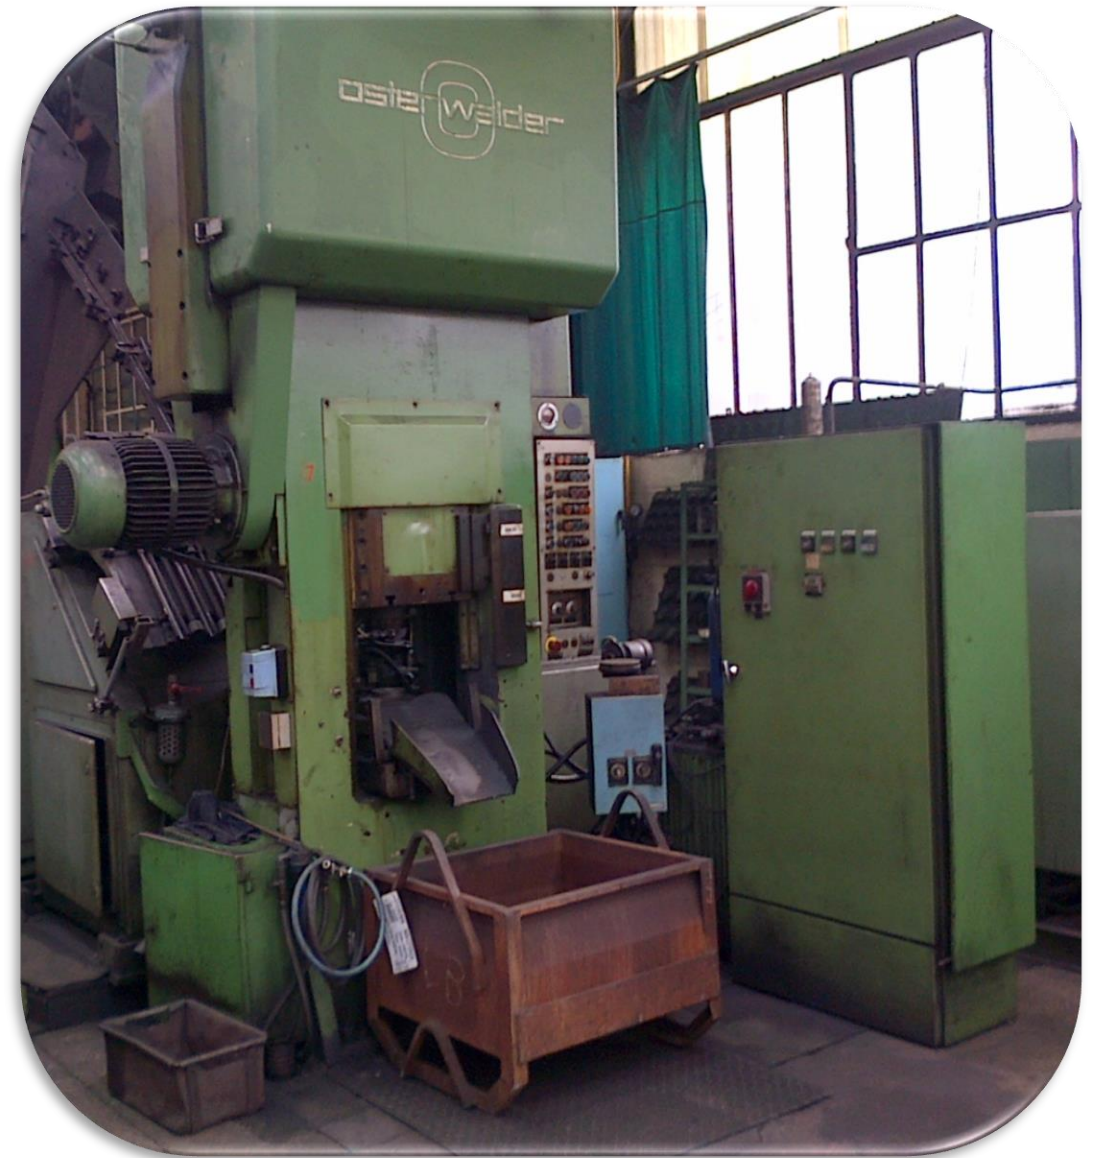

Screw Presses

Osterwalder FPN140

Technical Data:

- ✚ Nominal Force: **1600 kn**
- ✚ Type/Serial n°: **FPN 140 / 811935**
- ✚ YOM: **1981**
- ✚ Screw diameter: **140 mm**
- ✚ Ram stroke: **200mm**
- ✚ Height table/ram:
Max 450mm
Min 250mm
- ✚ Table: **390 x 550mm**
- ✚ Ram: **380 x 420 mm**
- ✚ Distance between guides: **440 mm**
- ✚ Side window: **140 mm**
- ✚ Motor: **11 kW**