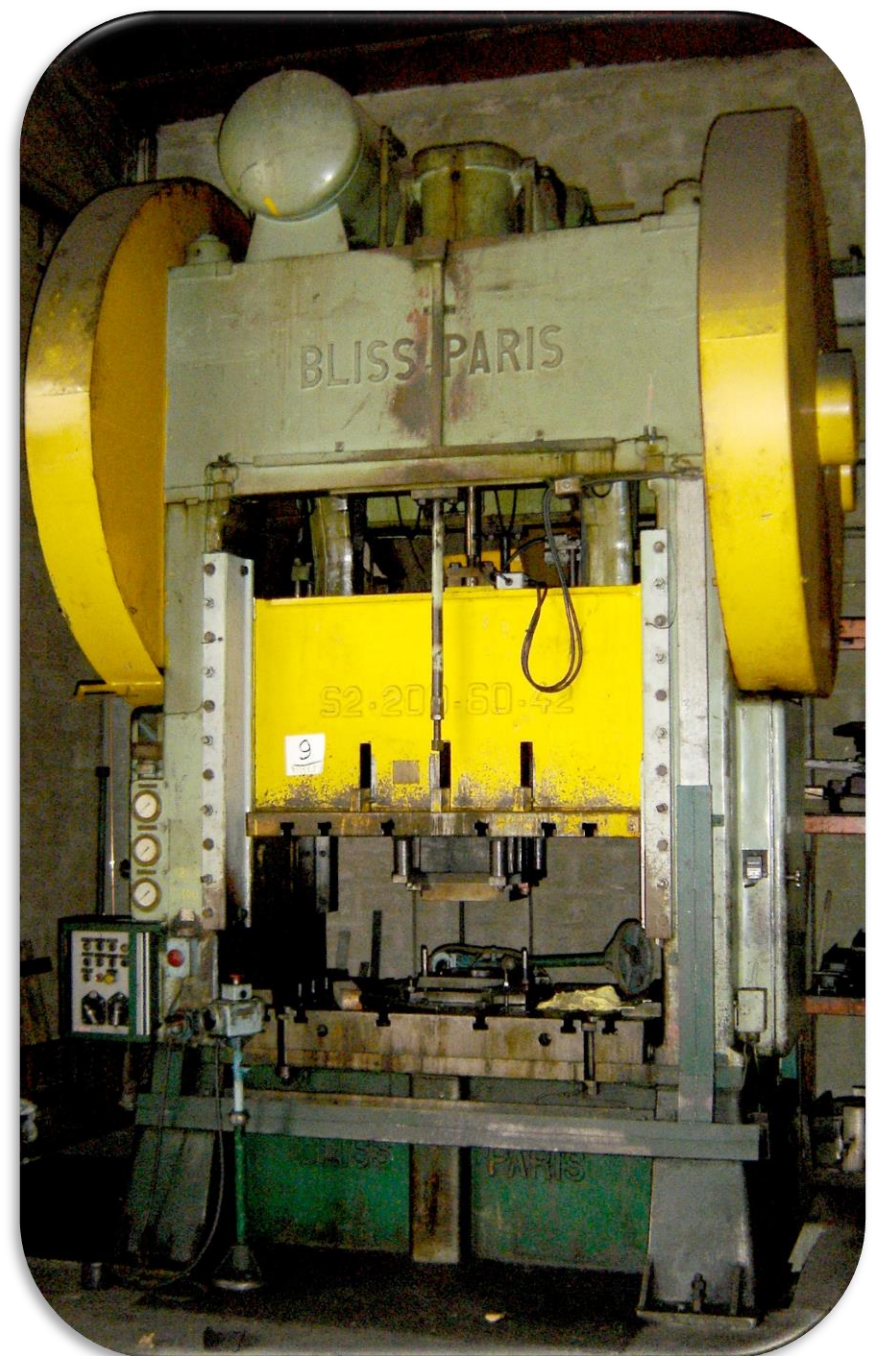

Straight Sided Presses

Bliss type S2 200 – 200T

Technical Data:

- ✚ Puissance: **200T**
- ✚ Stroking rate : **25 str/min**
- ✚ Daylight (stroke down, adjustment up):
625 mm
- ✚ Stroke: **300mm**
- ✚ Table: **1600 x 1130 mm**
- ✚ Distance between uprights: **1689 mm**
- ✚ Distance between slides: **1549 mm**
- ✚ Motor: **25 HP**
- ✚ Dimensions: **4600 mm (Height)**
3000 mm (Width)
3000 mm (Depth)
- ✚ Weight: **32T**

AREF Code: A0636

- ❖ 2 rods
- ❖ With cushion